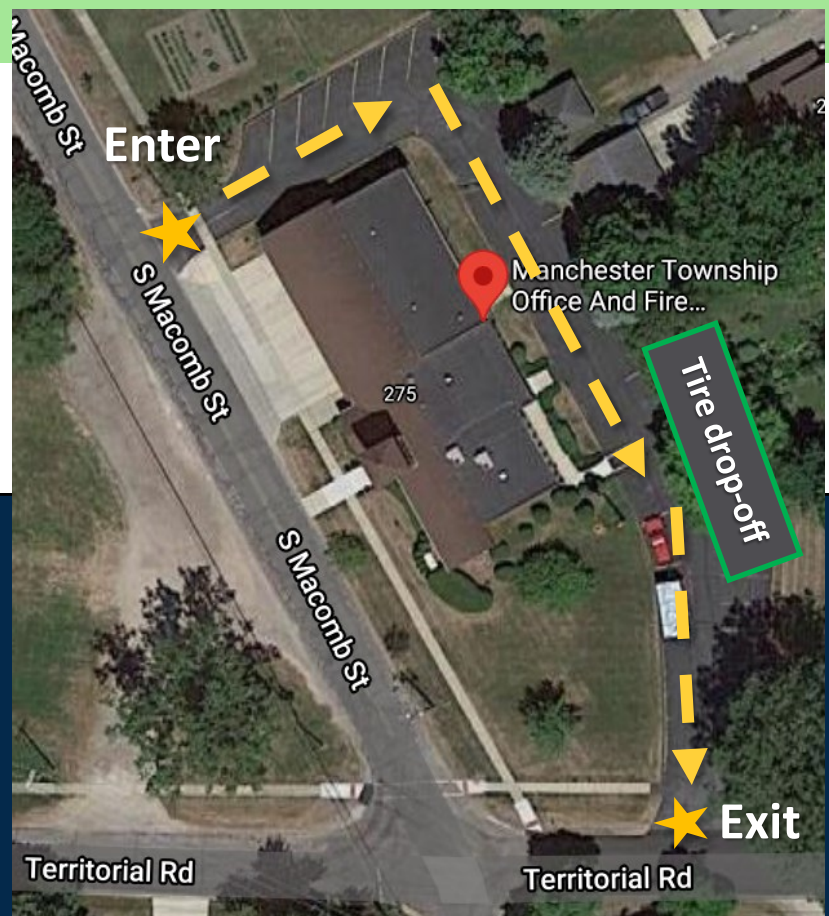

For more information
call **734-222-3950**
or visit washtenaw.org/cleanup

Event Sponsors

Washtenaw County Board of Public Works
Washtenaw County Conservation District
Tire disposal partly funded by the EGLE
Scrap Tire CleanUp Grant